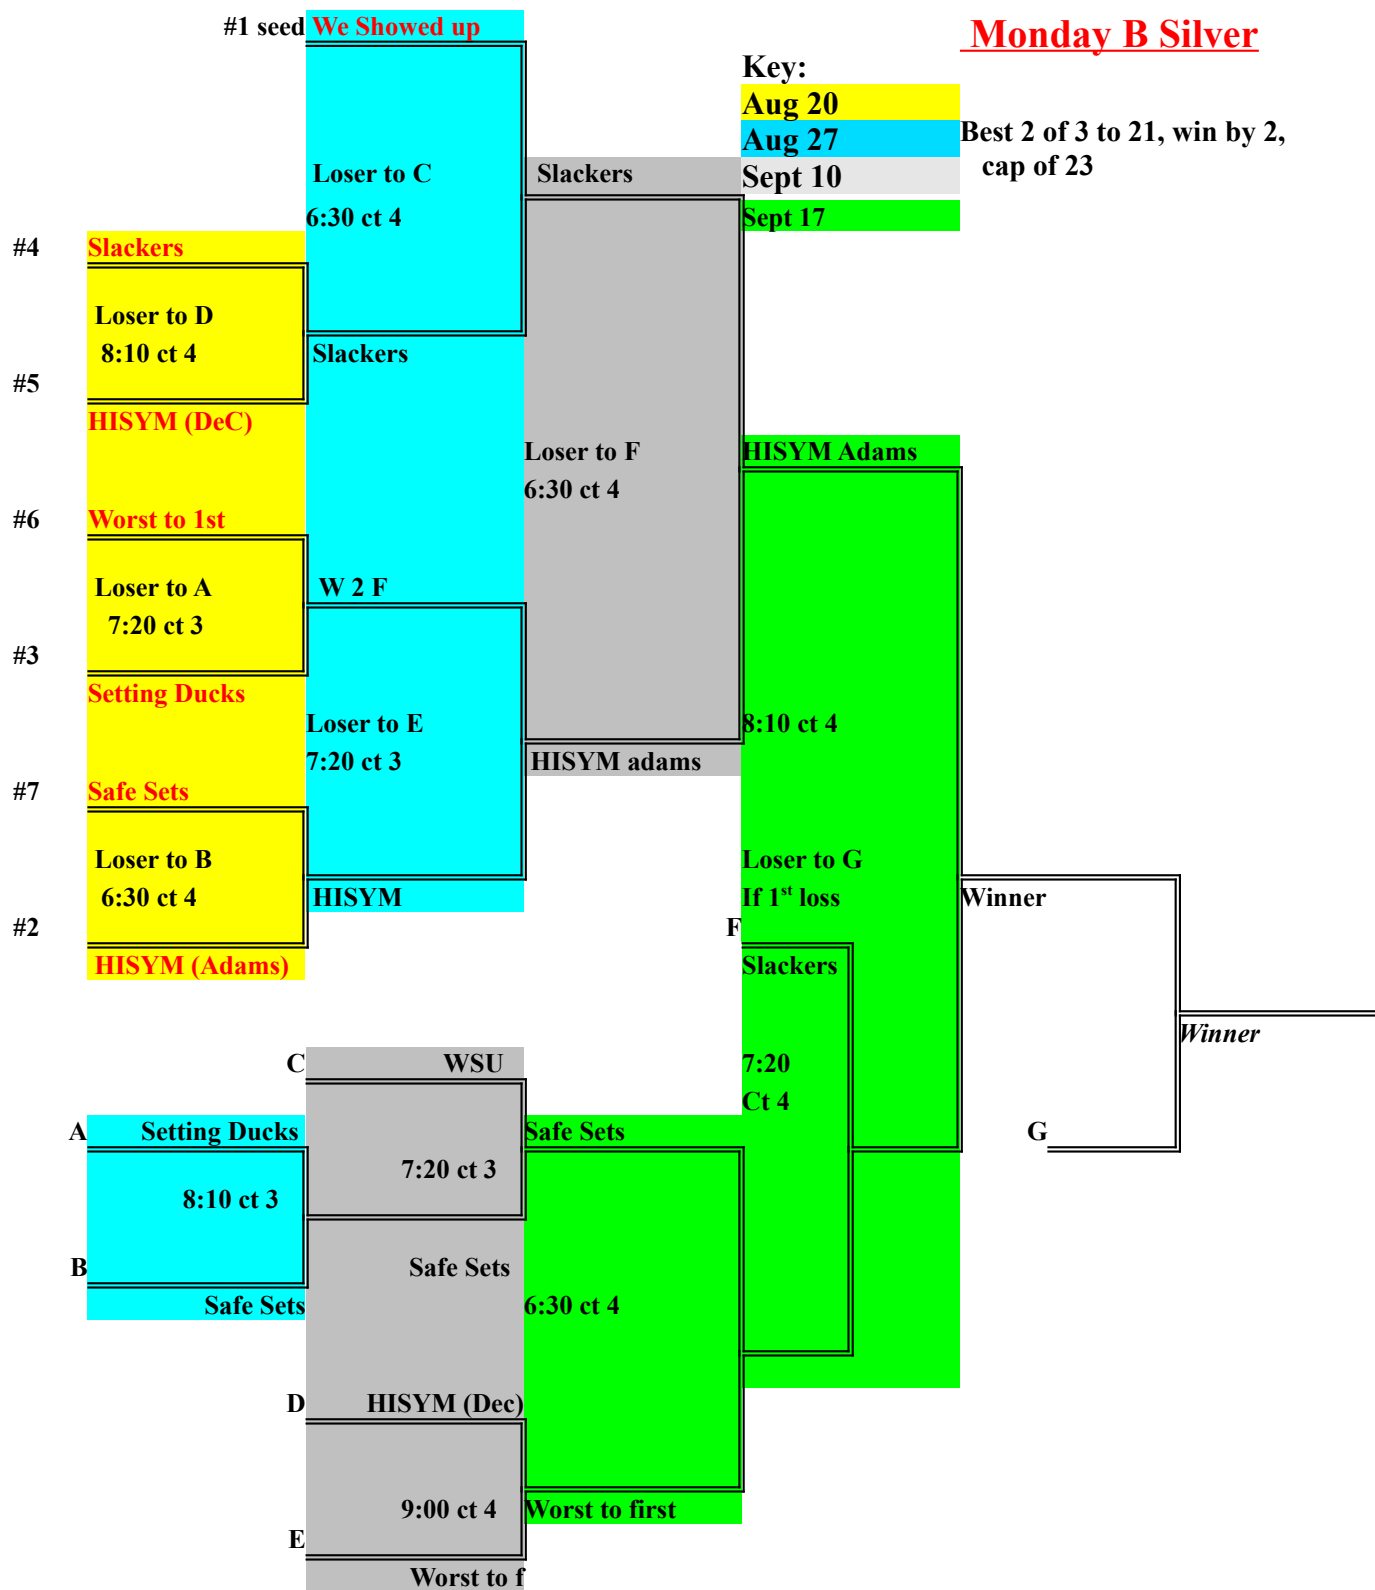

Winners
Bracket

Monday B Silver

Key:

Aug 20
Aug 27
Sept 10
Sept 17

Best 2 of 3 to 21, win by 2,
cap of 23

Losers
Bracket