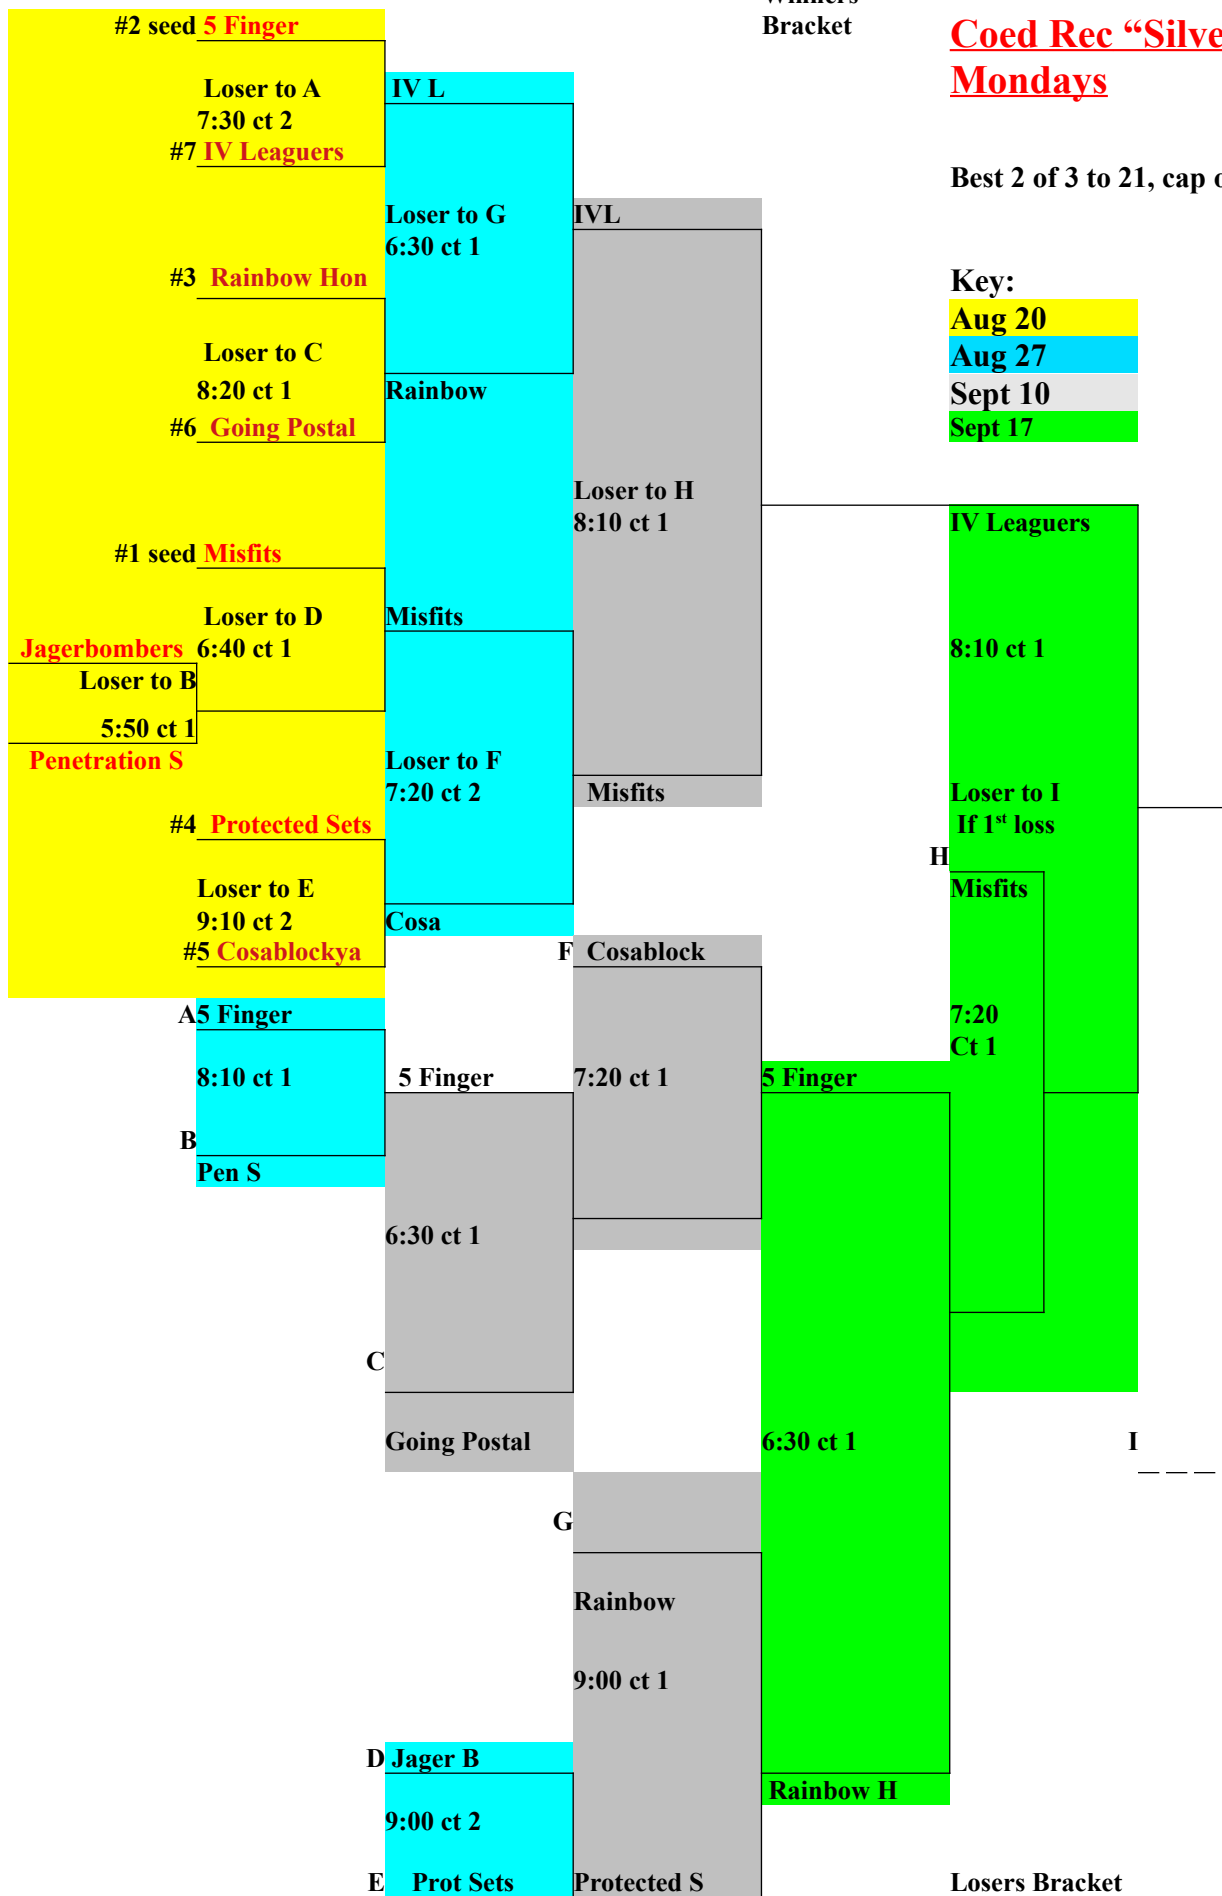

**Winners
Bracket**

**Coed Rec "Silver"
Mondays**

Best 2 of 3 to 21, cap of 23

Key:

Aug 20
Aug 27
Sept 10
Sept 17

#8
#9

Losers Bracket

E

Bracket