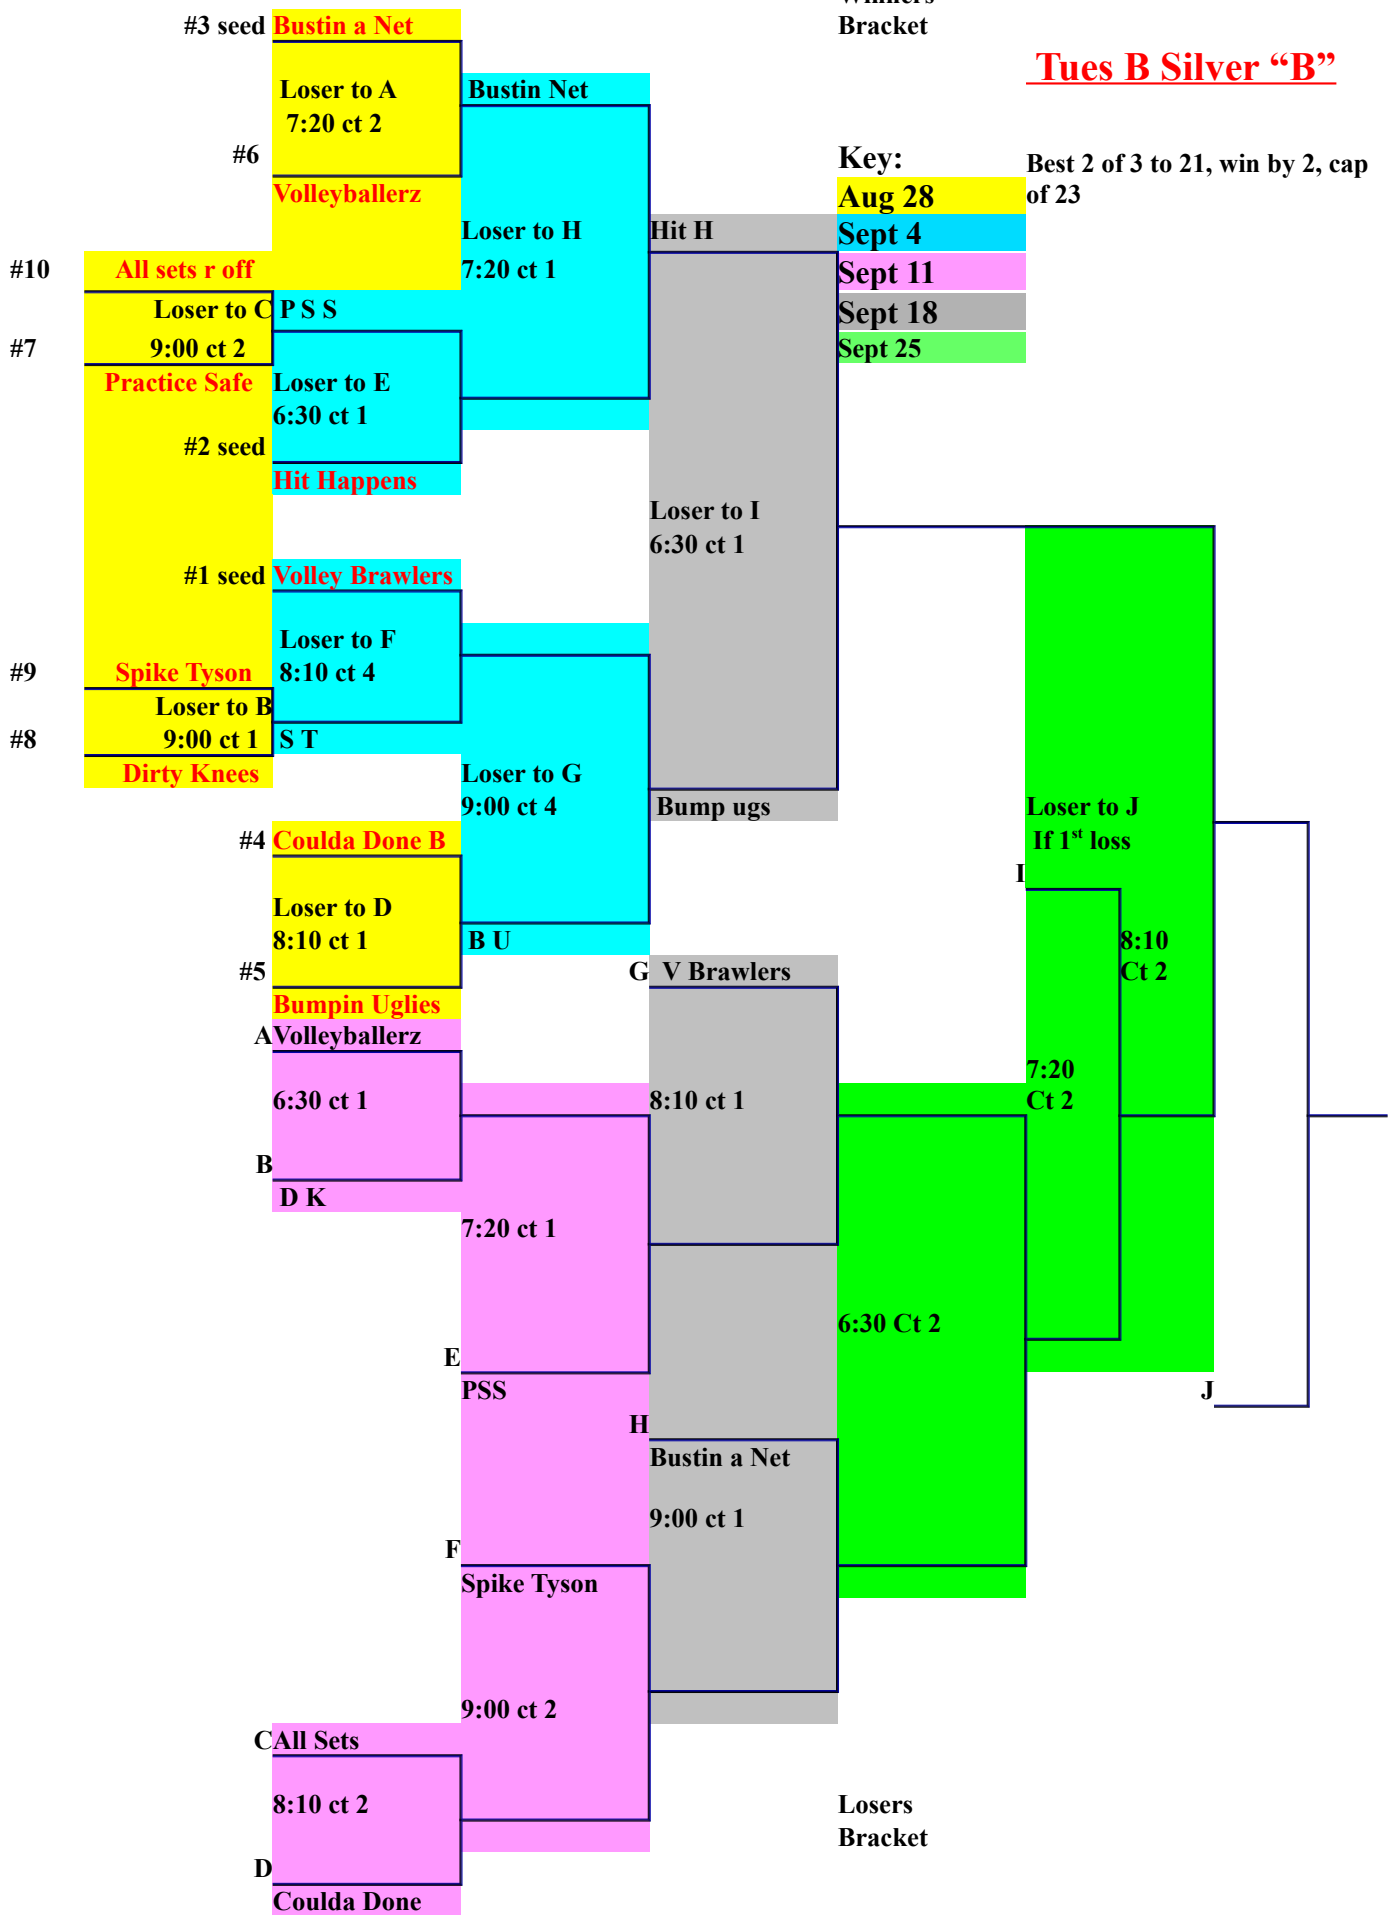

Winners Bracket

Tues B Silver "B"

Best 2 of 3 to 21, win by 2, cap of 23

Key:

- Aug 28
- Sept 4
- Sept 11
- Sept 18
- Sept 25

Losers Bracket