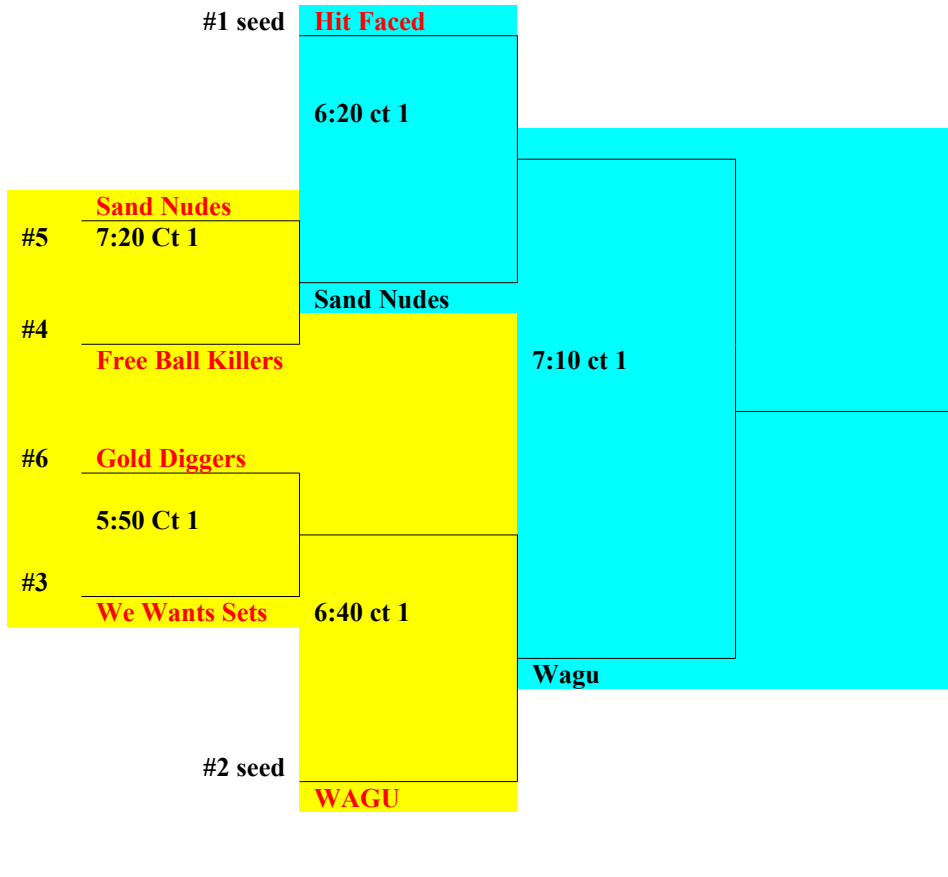

Womens A
-Revised-

Best 2 of 3 to 21, win by 2, cap of 23

Key:
Sept 13
Sept 20