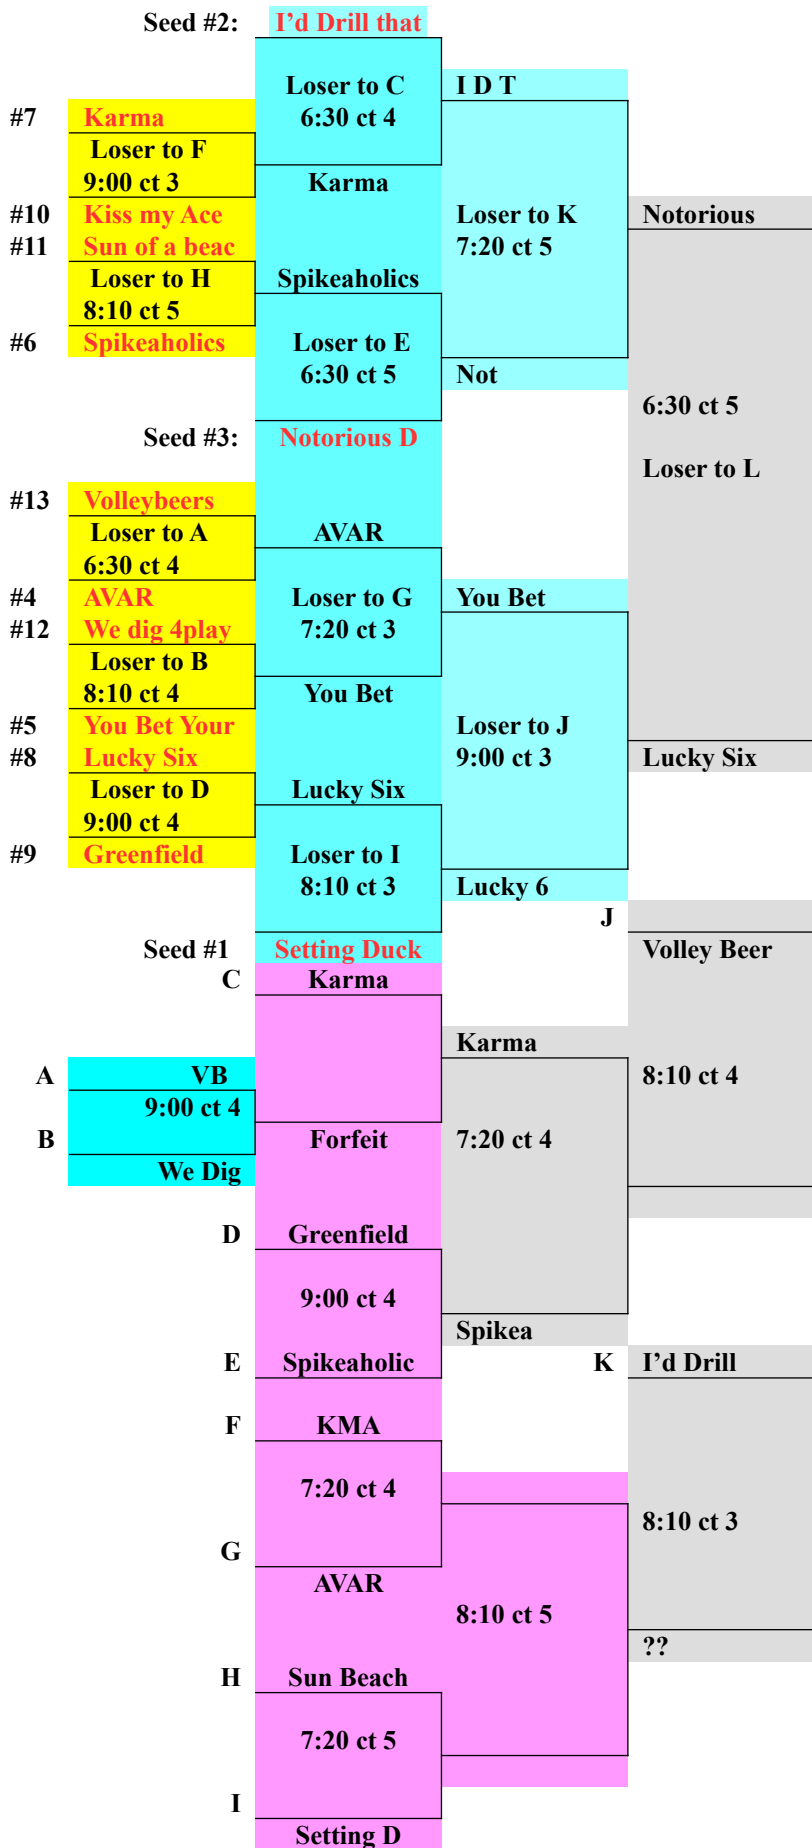

Winners  
Bracket

# Women's B

2 out of 3 to 21, win by 2, cap  
of 23

Key:

- Aug 22
- Aug 29
- Sept 5
- Sept 12
- Sept 19

Losers  
Bracket